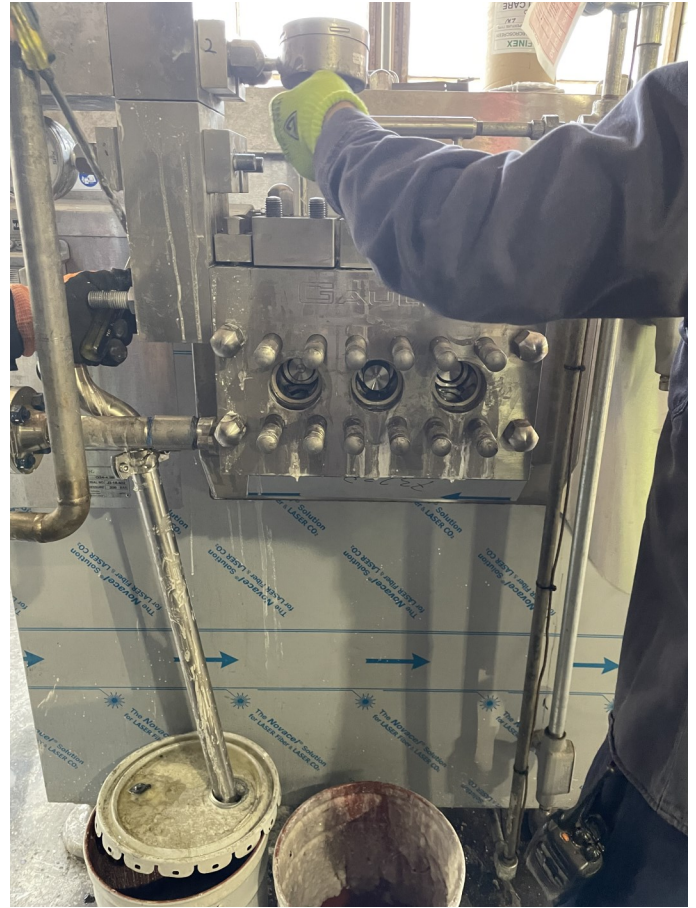

**Includes Service & Support
for Industry Leading Brands**

SPXFLOW

> Waukesha Cherry-Burrell

> APV

GEA

ALFA
LAVALE

PENTAIR
SÜDMO

ITT

GEMÜ

Call us at 847.839.8442

Email us- sales@triplexsales.com